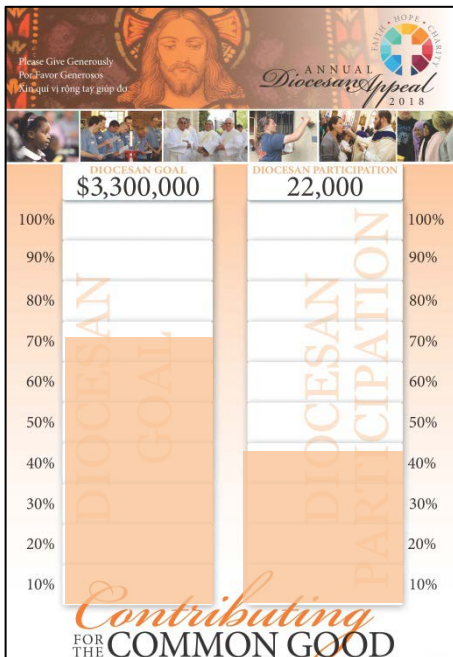

Thank you for helping your parish surpass its goal

Through October 31, 13 parishes had reached – and continued to surpass – their commitment goals to the Annual Diocesan Appeal. Six of those achieved this milestone during October as indicated in orange. Does your parish have at least 75 percent of its goal committed by now?

- St. Jerome, Bowie, 183.77%
- St. John, Strawn, 169.54%
- St. Francis Xavier, Eastland, 158.75%
- Sacred Heart, Seymour, 156.56%
- St. Joseph Cleburne, 150.96%
- Holy Rosary Cisco, 142.19%
- **St. Rita, Ranger, 136.92%**
- **St. Boniface, Scotland, 129%**
- **Jesus of Nazareth, Albany, 120.67%**
- **St. Patrick Cathedral, Fort Worth, 116.08%**
- St. Mary of the Assumption, Megargel, 113.93%
- **St. Maria Goretti, Arlington, 109.26%**
- **St. Martin de Porres, Prosper, 104.17%**

Congratulations to these 19 parishes that are encouraging participation – regardless of the amount – by every single family. They have exceeded the Diocesan-wide participation goal of 22 percent:

- St. Mary of the Assumption, Megargel, 83.33%
- Sacred Heart, Seymour, 38.31%
- Holy Rosary, Cisco, 37.93%
- St. Mary, Windthorst, 37.36%
- Immaculate Heart of Mary, Abbott, 37.01%
- St. Maria Goretti, Arlington, 36.14%
- St. Peter, Lindsay, 34%
- St. Boniface, Scotland, 33.33%
- St. John Paul II, Denton, 32.91%
- St. Joseph, Cleburne, 32.67%
- Jesus of Nazareth, Albany, 30.43%
- Our Lady of Fatima, Fort Worth, 29.17%
- Santa Rosa, Knox City, 28.95%
- St. Thomas Aquinas, Pilot Point, 26.91%
- Nativity of the Blessed Virgin Mary, Penelope, 25.68%
- St. Martin de Porres, Prosper, 23.93%
- Sacred Heart, Muenster, 23.31%
- St. Mary, Henrietta, 22.86%
- St. Jude Thaddeus, Burkburnett, 22.79%